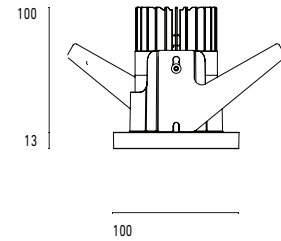

101 10 000112.013

Model

Name	Mono 100 Type 1 Recessed Downlighter
Finish	Structured White
Area	Indoor

System

Power (Luminaire)	16W
Power (System)	19W
Voltage	240V-AC
Optics	Rotationally Symmetrical Direct 15°
Colour Temperature	3000°K
Luminous Flux	1320lm
TM30	Rf95 Rg103
CRI	Ra98
Lumen Maintenance	L90 B10 50000hrs
Chromacity	<3 McAdam Step Ellipse
Articulation	Fixed
Cut-Out	
Ingress Protection	IP44
Control Device	Remote DALI (Included)
Class	III